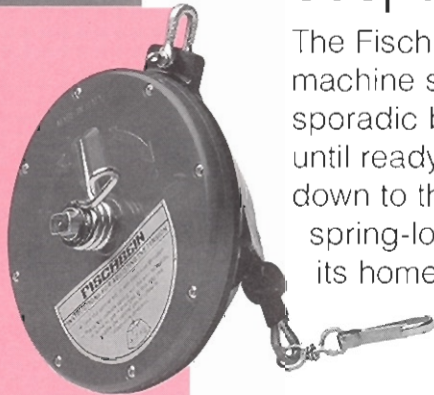

Suspension Unit

The Fischbein 1550 suspension unit keeps your portable sewing machine safely suspended above the working area. Ideal for sporadic bagging, the suspension unit holds the machine up until ready for use by the operator. The machine is then pulled down to the bag top level for use. When released, the durable spring-loaded suspension unit retracts the machine back to its home position. The Fischbein 1550 is the perfect answer to minimizing machine damage and operator fatigue.

Fischbein is a registered trademark of Fischbein Company.

Represented by:

www.fischbein.com

FISCHBEIN® COMPANY

151 Walker Road
Statesville, NC 28625
Phone: (704) 871-1159 • Fax (704) 872-3303